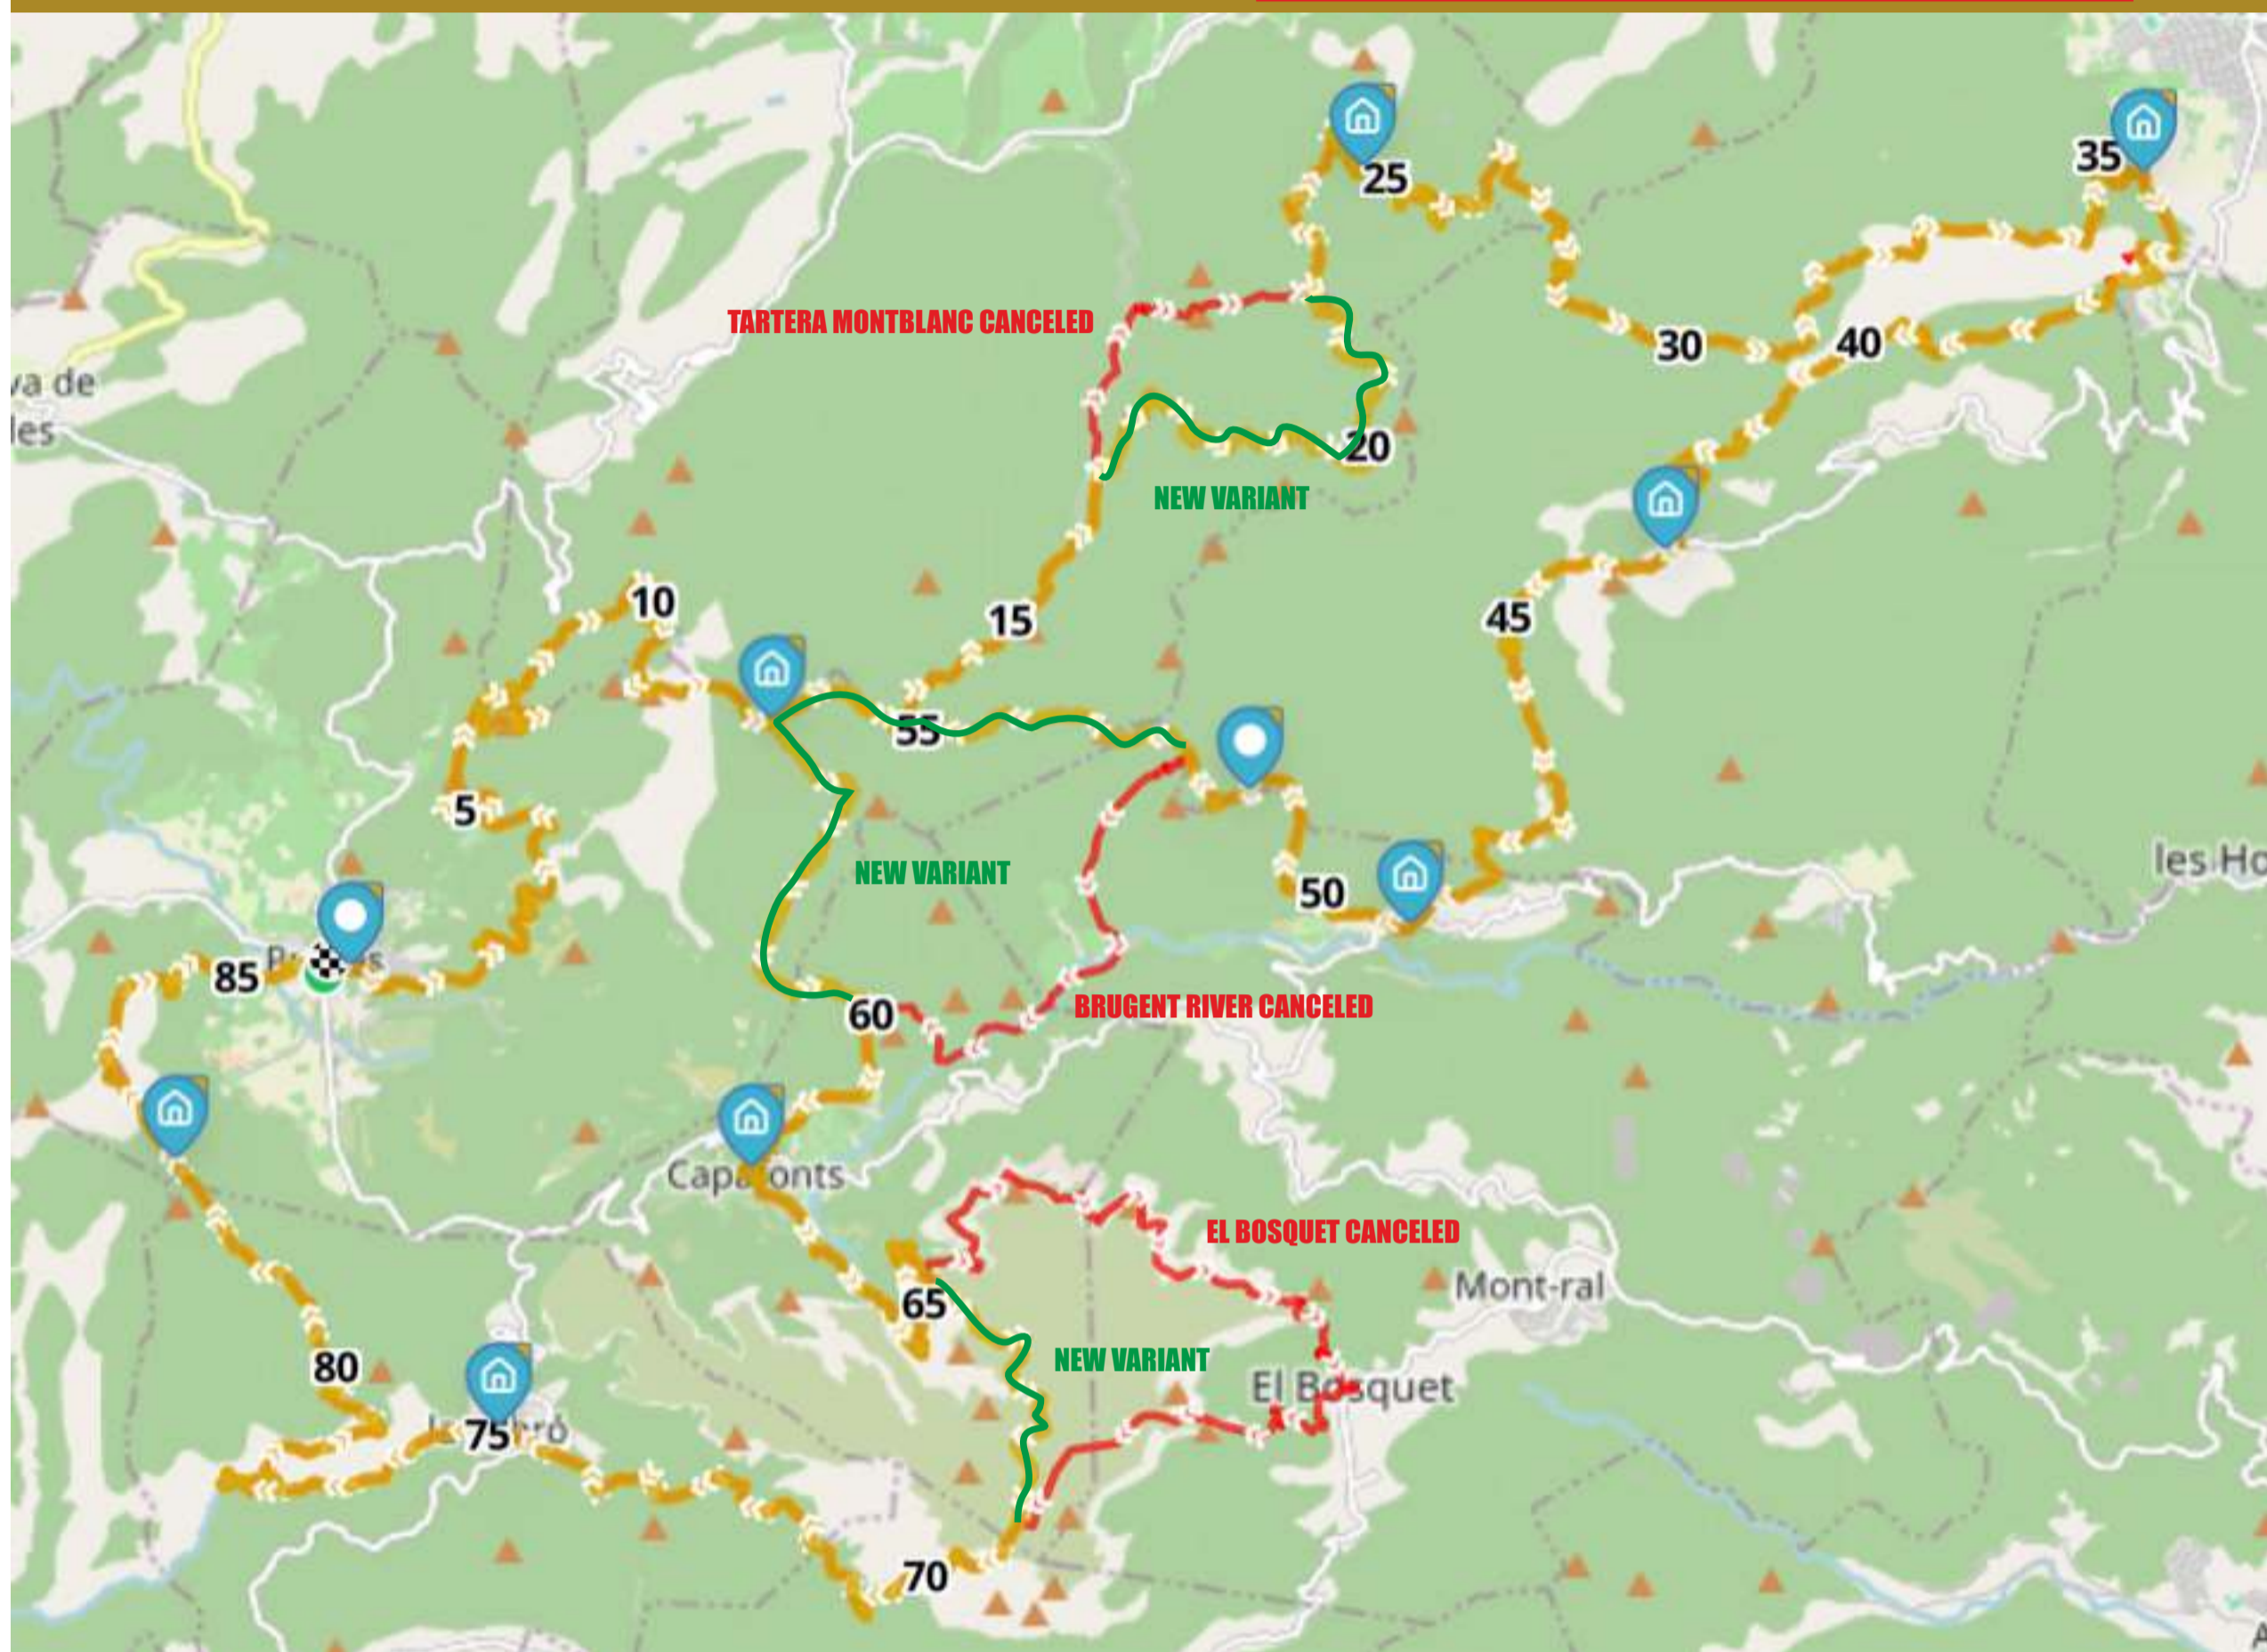

MODIFICATIONS TO START TIMES.

90K: 6:00 A.M. BIB DELIVERY FROM 5:00 AM

12K: 10:15 AM

MANDATORY EQUIPMENT. NO CHANGES SUFFERED

90K TRACK CHANGES

NEW START TIME: 6:00 a.m

50K TRACK CHANGES

25K TRACK CHANGES