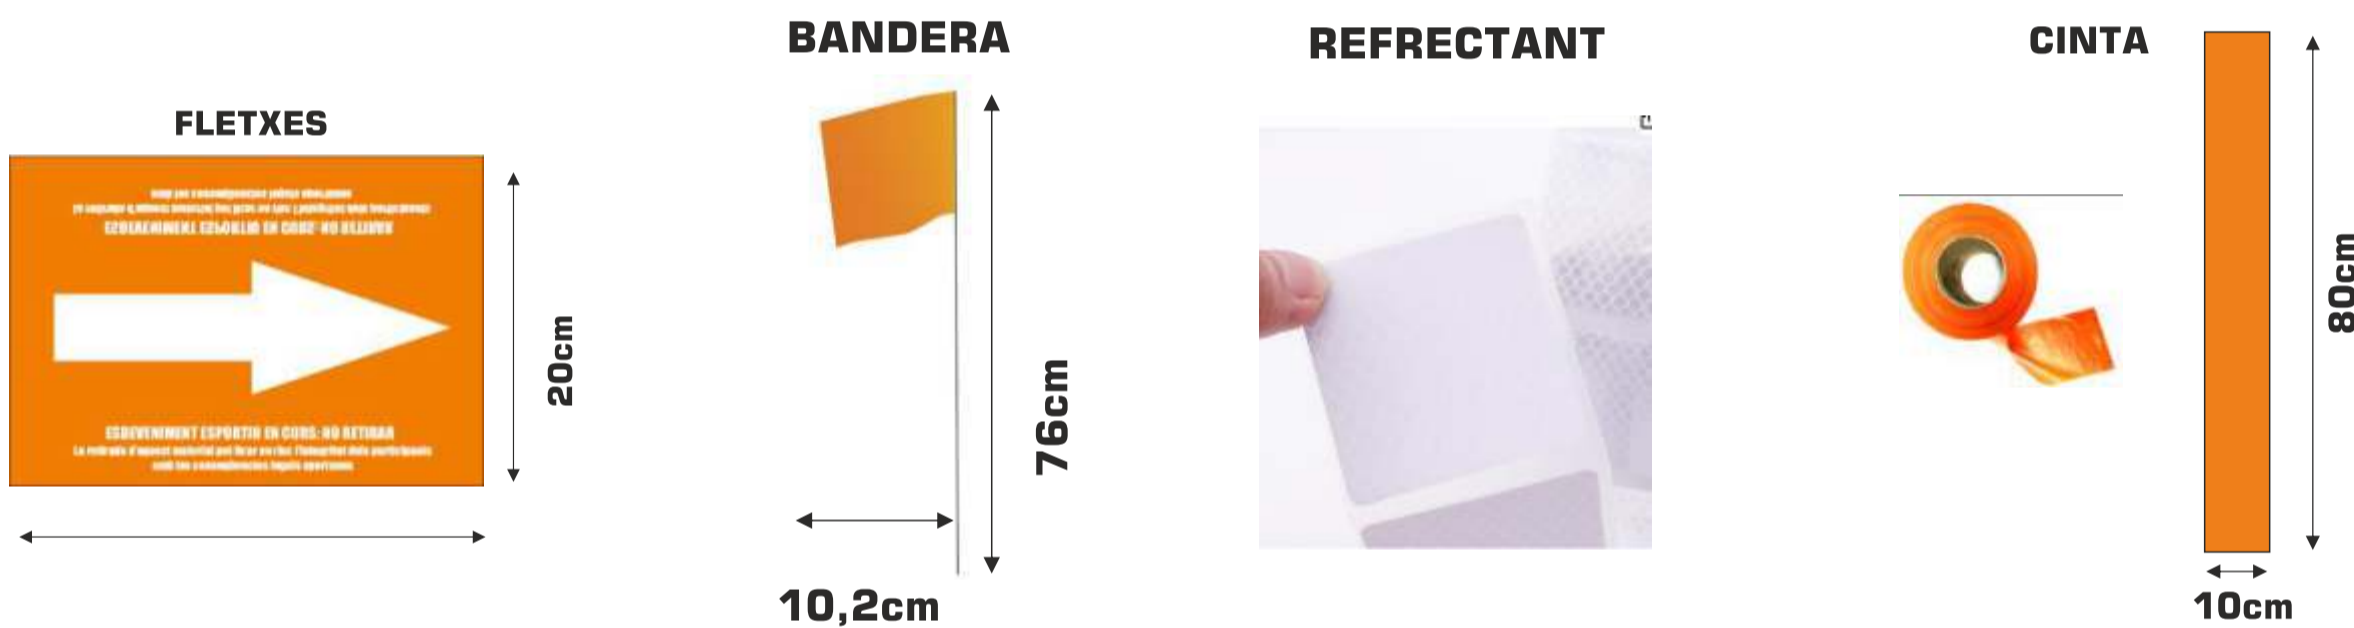

THE ROUTES WITH VARIATIONS ARE: 90K, 50K and 25K

<https://www.muntanyesdepradesepictrail.com/tracks-definitius>

MARKING MATERIAL

The material is orange in color.

CLIMATOLOGY <https://www.meteoprades.net/>